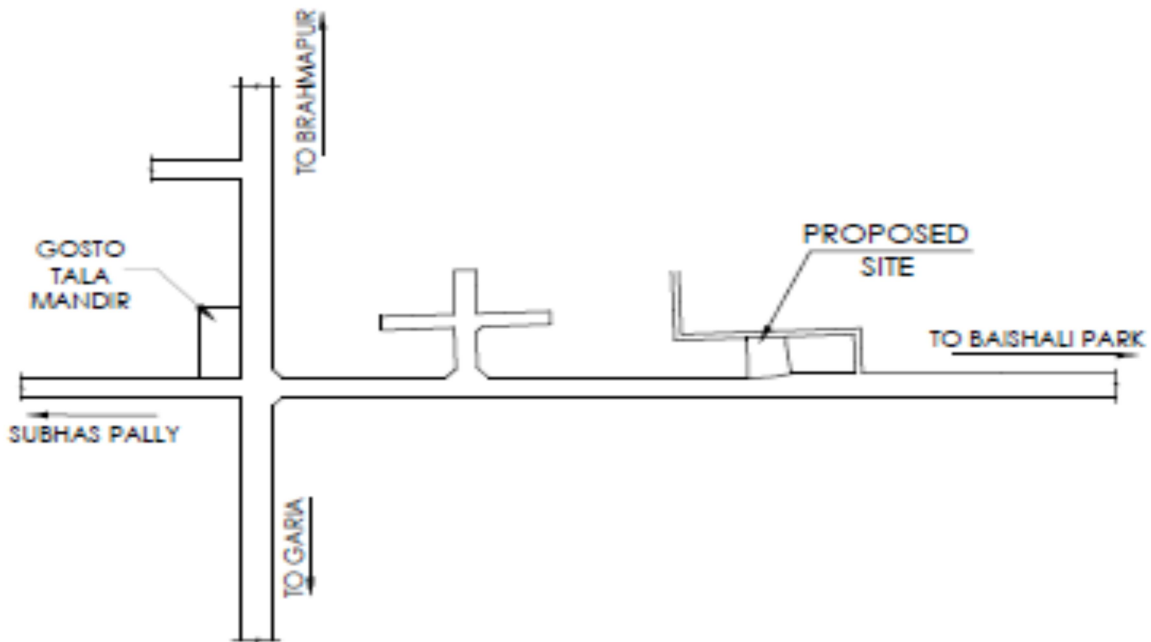

MAA TARA ENTERPRISE

Developer

9062762219
8296550892

N-28, Kamdahari Bose Para Garia, Kolkata-700084

Ref. No.

Date :.....

LOCATION MAP: KEY PLAN WITH LATITUDE & LONGITUDE for the Project "CHARUNIR" at 135, Vivekananda Park, P.S. – Bansdroni, P.O. – Garia, Kolkata – 700084, under Ward No. 111 of Borough – XI of KMC

Latitude: 22.470140785945528, Longitude: 88.36528315767201

MAA TARA ENTERPRISE

Maharis maharej
Partner

MAA TARA ENTERPRISE

Soumitra chowdhury
Partner